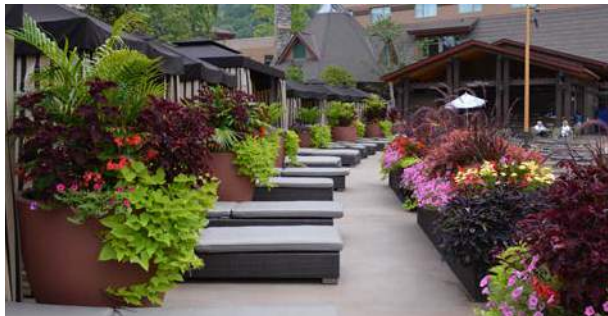

Harrah's CHEROKEE CASINO RESORT

Harrah's Cherokee Casino Resort is a 56 acre property on the Qualla Boundary in Cherokee, North Carolina. It is owned by the Eastern Band of Cherokee Indians and operated by Caesars Entertainment. A sister property, Harrah's Cherokee Valley River Casino in Murphy, North Carolina opened on September 28, 2015.

Harrah's Cherokee Casino Resort offers a perfect blend of majestic mountain scape, luxurious accommodations and authentic, entrancing Native American culture. A mountain paradise, Harrah's Cherokee indulges guests with a range of experiences from superb dining and entertainment to a luxurious 18,000-square-foot spa oasis.

For years, the exceptional Grounds Crew at Harrah's Cherokee Resort has grown the best Proven Winners® varieties for the southeast. They have created some of the most exceptional garden displays in the region. From stunning hanging baskets, to overflowing containers and eye-catching plant beds, the property's Riverwalk commands an inviting stroll. The resort's Pool Area is planted with exceptional custom planters that truly showcase Proven Winners® plants. In 2018 their remarkable efforts were recognized as a Proven Winners® Signature Garden.