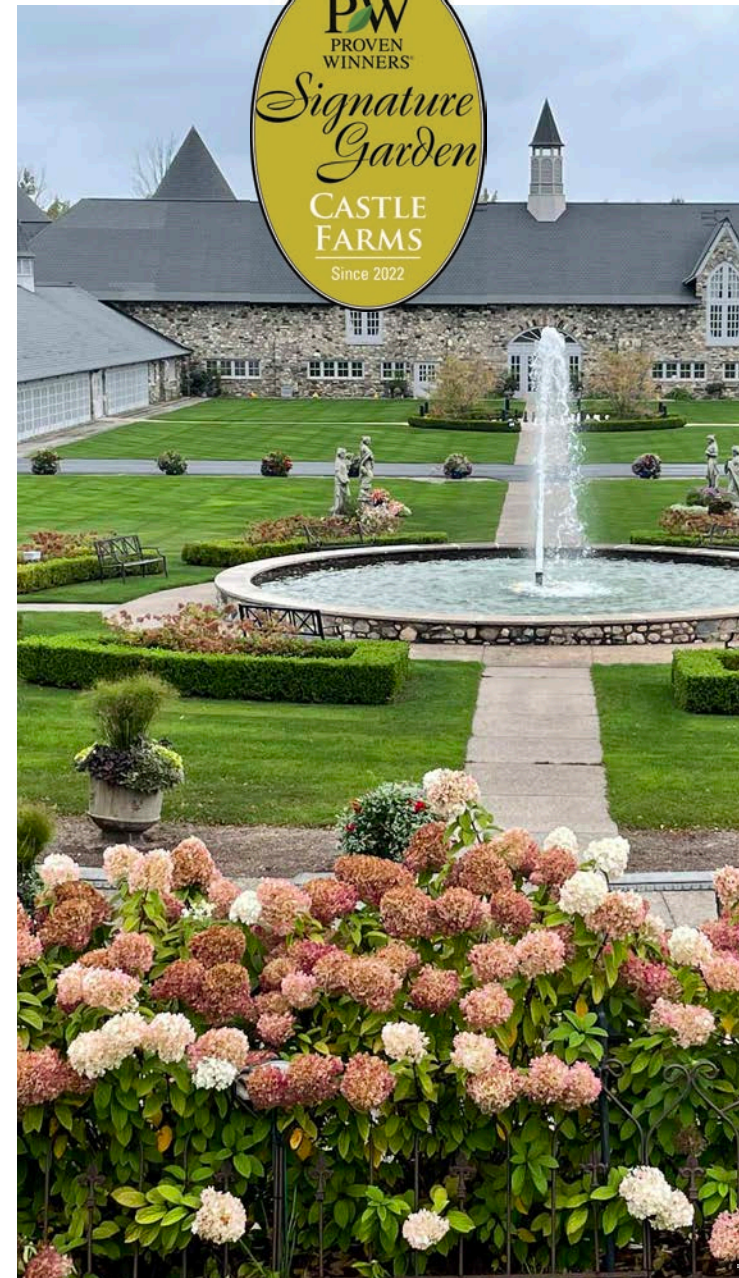

Castle Farms

CHARLEVOIX, MICHIGAN

Castle Farms is a 25-acre property located in Charlevoix, Michigan. The original estate included over 1,600 acres of prime agricultural land in the state's northern lower peninsula and functioned as a state-of-the-art model dairy farm. After a decade of successful operation, the grounds sat unattended for about 40 years, succumbing to Michigan's harsh weather. In the 1960s, the second owner of the farm, John VanHaver, saved what he could of the original architecture while hosting art shows, forging workshops, and other artistic displays to bring in the public. The third owner of the farm started hosting rock concerts in the 1970s and after many memories and decades, Linda found her opportunity in 2001 to purchase what remained of the farm.

"We couldn't be more excited that our beautiful grounds have been designated as a prestigious Proven Winners Signature Garden. Our gardens are built and maintained by Proven Winners Certified Landscape Professional, Kevin Pearsall, and provide a beautiful complement to our Castle and a picturesque backdrop for our weddings and visitors."

Castle Farms

CHARLEVOIX, MICHIGAN

Throughout the Castle Farms property are more than 200 Proven Winners AquaPots® complementing the showcase gardens. Featured below are just a few of the newest introductions from Proven Winners found in throughout the gardens. Plan at least 2 hours for your visit, but many families spend the entire day on the grounds and bring a picnic lunch or eat at our 1918 Cellars.