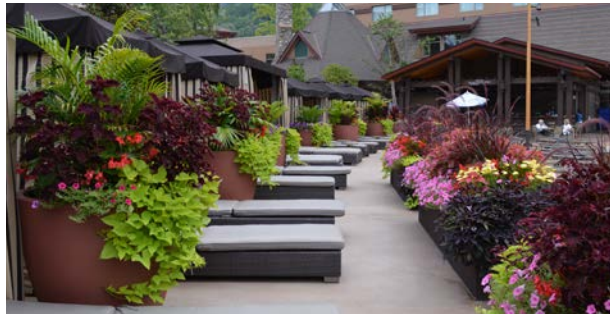

Harrah's Cherokee Casino Resort is a 56 acre property on the Qualla Boundary in Cherokee, North Carolina. It is owned by the Eastern Band of Cherokee Indians and operated by Caesars Entertainment. A sister property, Harrah's Cherokee Valley River Casino in Murphy, North Carolina opened on September 28, 2015.

Harrah's Cherokee Casino Resort offers a perfect blend of majestic mountain scape, luxurious accommodations and authentic, entrancing Native American culture. A mountain paradise, Harrah's Cherokee indulges guests with a range of experiences from superb dining and entertainment to a luxurious 18,000-square-foot spa oasis.

For years, the exceptional Grounds Crew at Harrah's Cherokee Resort has grown the best Proven Winners® varieties for the southeast. They have created some of the most exceptional garden displays in the region. From stunning hanging baskets, to overflowing containers and eye-catching plant beds, the property's Riverwalk commands an inviting stroll. The resort's Pool Area is planted with exceptional custom planters that truly showcase Proven Winners® plants. In 2018 their remarkable efforts were recognized as a Proven Winners® Signature Garden.