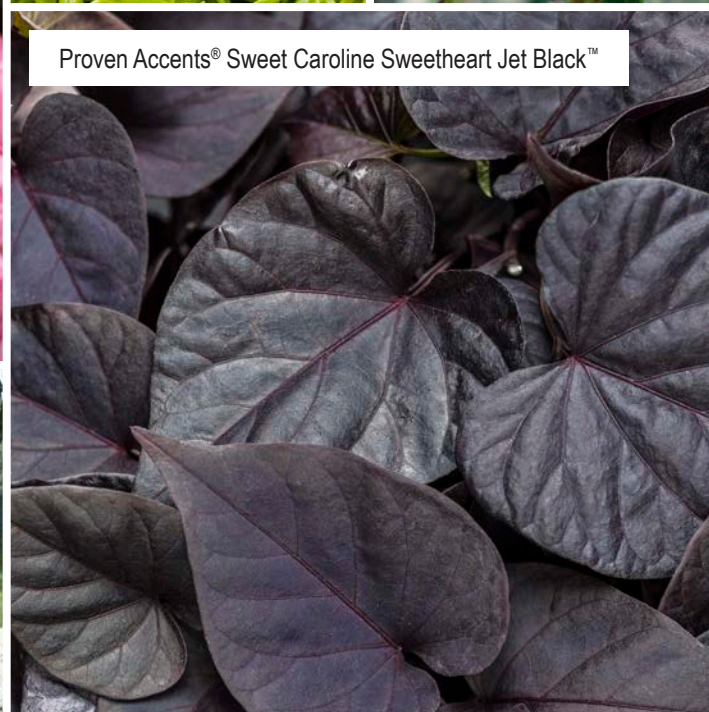

To learn more about each plant, visit [provenwinners.com](http://provenwinners.com)

Double Up™ Pink Begonia

Sedum Lemon Coral®

Senorita Rosalita® Cleome

Supertunia® Bordeaux™

Verbena Meteor Shower®

Proven Accents® Sweet Caroline Sweetheart Jet Black™

Euphorbia Diamond Snow®

Hydrangea Bobo®

Lantana Luscious® Berry Blend™

Supertunia Vista® Snowdrift™

Graceful Grasses® King Tut®