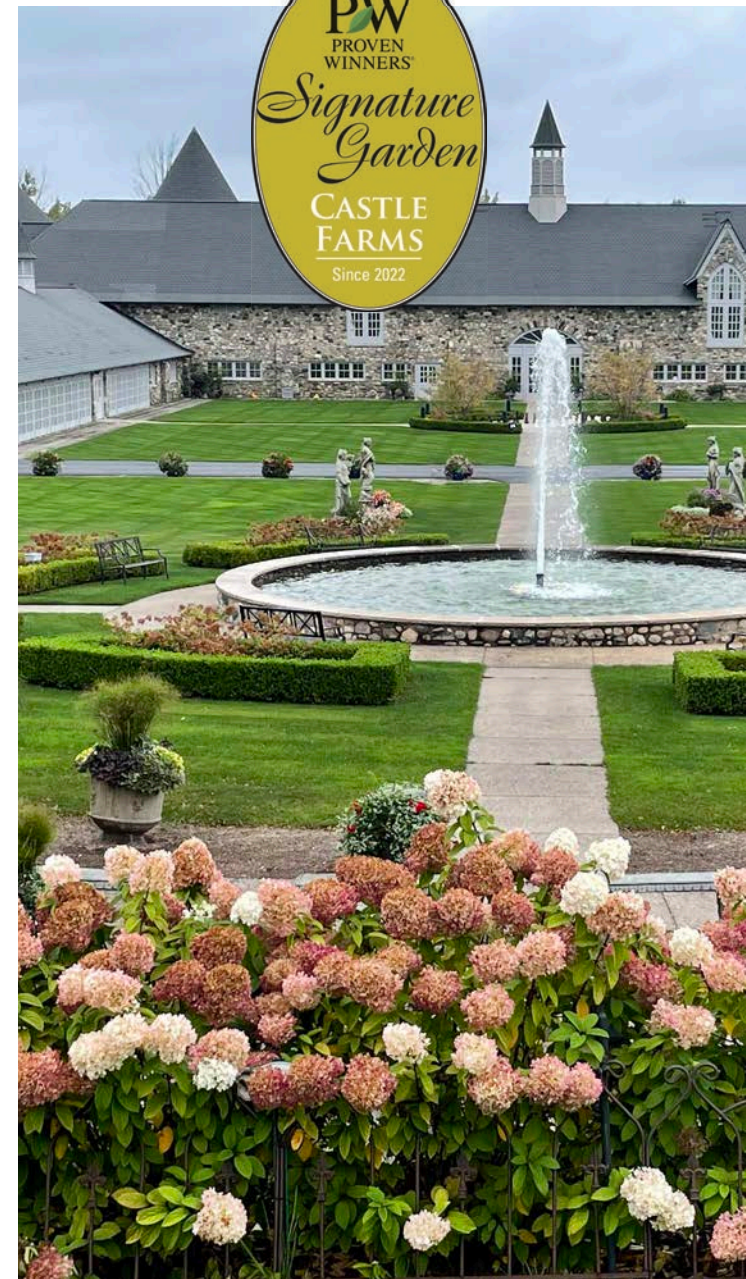

*"We couldn't be more excited that our beautiful grounds have been designated as a prestigious Proven Winners Signature Garden. Our gardens are built and maintained by Proven Winners Certified Landscape Professional, Kevin Pearsall, and provide a beautiful complement to our Castle and a picturesque backdrop for our weddings and visitors."*

# CASTLE FARMS

*A Proven Winners Signature Garden Since '22*

Throughout the Castle Farms property are more than 200 Proven Winners AquaPots® complementing the showcase gardens. Featured below are just a few of the newest introductions from Proven Winners found in throughout the gardens. Plan at least 2 hours for your visit, but many families spend the entire day on the grounds and bring a picnic lunch or eat at our 1918 Cellars.